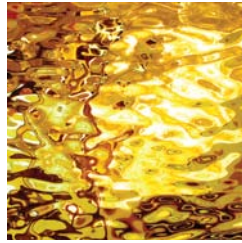

SilverCoats™

We've taken unique art glass products, added a bright, reflective silver-coat to one side, and turned specialty glasses into shimmering super-specialties — perfect for projects that demand brilliance! Reflect a rainbow of color and texture with SilverCoats.

SC/100W
QuickSilver

SC/110.2W
GoldWater

SC/130.8W
BlueMoon

SC/591-1W
MetallicBlush

SC/100QR
SilverReed

SC/121W
Emerald-Ice

SC/543-2W
UltraViolet

SC/151W
CandyApple