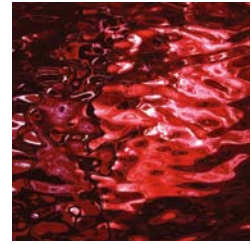

SilverCoats™

We've taken unique art glass products, added a bright, reflective silver-coat to one side, and turned specialty glasses into shimmering super-specialties — perfect for projects that demand brilliance! Reflect a rainbow of color and texture with SilverCoats.

SC/100W
QuickSilver

SC/110.2W
GoldWater

SC/130.8W
BlueMoon

SC/591-1W
MetallicBlush

SC/100QR
SilverReed

SC/121W
Emerald-Ice

SC/543-2W
UltraViolet

SC/151W
CandyApple