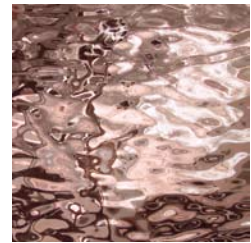

SilverCoats™

We've taken unique art glass products, added a bright, reflective silver-coat to one side, and turned specialty glasses into shimmering super-specialties — perfect for projects that demand brilliance! Reflect a rainbow of color and texture with SilverCoats.

SC/100W
QuickSilver

SC/110.2W
GoldWater

SC/130.8W
BlueMoon

SC/591-1W
MetallicBlush

SC/100QR
SilverReed

SC/121W
Emerald-Ice

SC/543-2W
UltraViolet

SC/151W
CandyApple